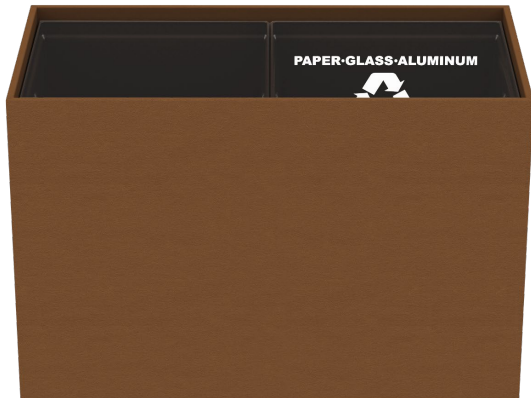

Caramel Smooth Leather Match

516-2PL CRML
Ice Bucket
6.60" Diameter x 8.90" H
15.90 Diameter x 22.20cm H
Case Pack 2

510-4PL CRML
Rectangle Tray
15.00" x 10.00" x 1.50" H
38.10 x 25.40 x 3.81cm H
Case Pack 2

501PL CRML
Pyramid Wastebasket
10.20" x 10.10" x 11.80" H
25.40 x 25.40 x 30.50cm H
Case Pack 2